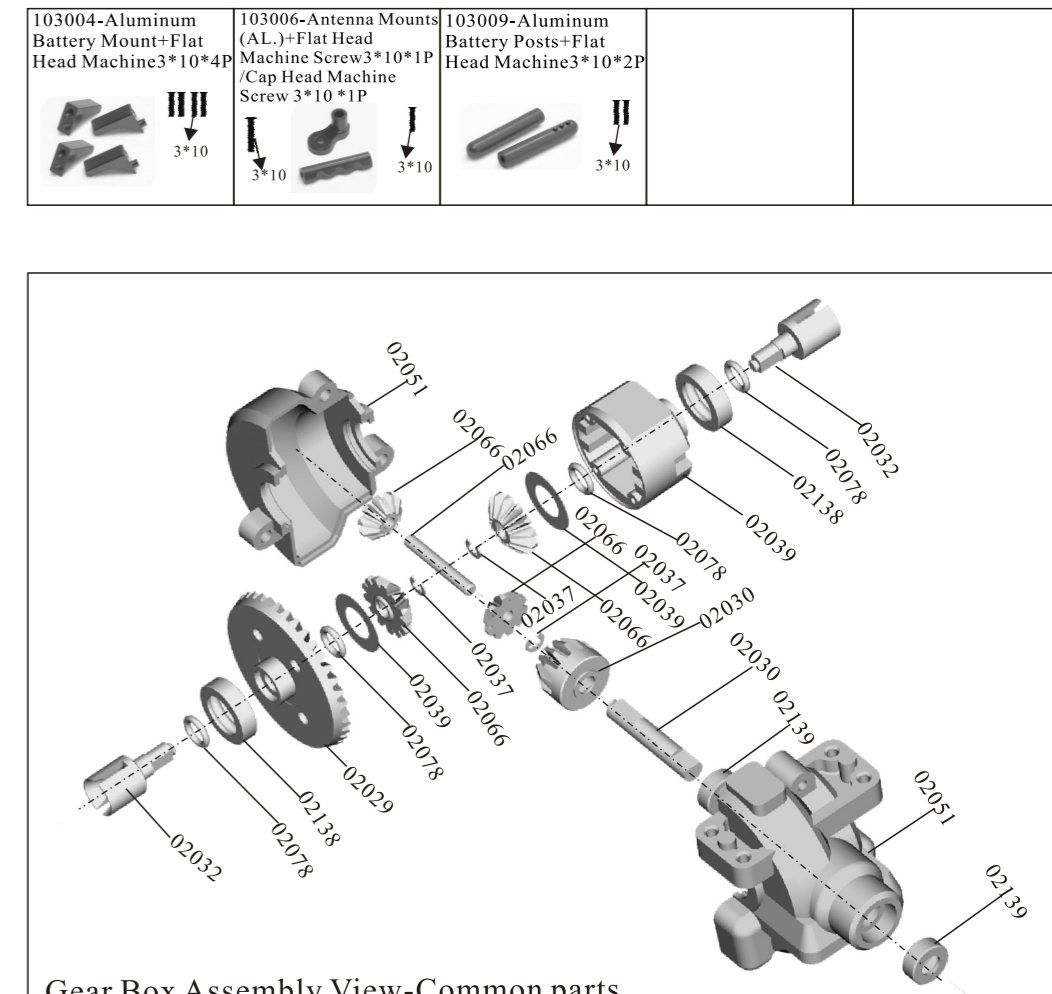

Upgradable Optionals

102210-Aluminum Front Hub Carrier(L/R)+Flat Head Mechanical Screws 3*15mm*2P	102211-Steering Hub(L/R) (AL)+Cap Head Mechanical Screws 3*12mm*2P/3*11mm*2P	102212-Aluminum Rear Hub Carrier(L/R)+Flat Head Mechanical Screws 3*15mm*2P+M4*4 Grub Hex. Screw 2P	102042-Aluminum Wheel Hex. Mount	102048-Aluminum Nut M3
102049-Aluminum Nut M4	106617-Front/Rear & Servo Link (AL)+Flat Head Mechanical Screws 3*14mm*4P+Nut M3*4P	106119-Front Lower Arm (AL)+Cap Head M3*14*4P+Grub Hex.Screw 4*6mm*2P	106121-Rear Lower Arm (AL)+Cap Head M3*14*4P+Grub Hex.Screw 4*6mm*2P	106122-Aluminum Front Shock Tower
106123-Aluminum Rear Shock	102240-Aluminum Ackerman Plate	102260-Aluminum Front Gear Box Mount	106644-Aluminum Wing Stay+Post+Cap Head Machine Screw 3*10mm*10P	106645-Aluminum Wing Adjustable Mount
102261-Aluminum Rear Gear Box Mount	102227-Suspension Arm Brace(AL.)	103371-Motor Brace (AL)+Flat Head Machine Screw 3*8*4P/Cap Head Machine Screw 3*8*2P	106673-Aluminum Front Wheel Rim	106672-Aluminum Rear Wheel Rim
106015-Universal Drive Joint	106004-Aluminum Shock Absorber	106670-Aluminum Front Body Post +Cap Head Machine Screw 3*8mm*1P	102257-Steering Servo Saver Set (AL.)	103013-Servo Mount(AL.)+Flat Head Machine Screw 3*8*2P+Cap Head Machine Screw 3*8*4P

Upgradable Optionals