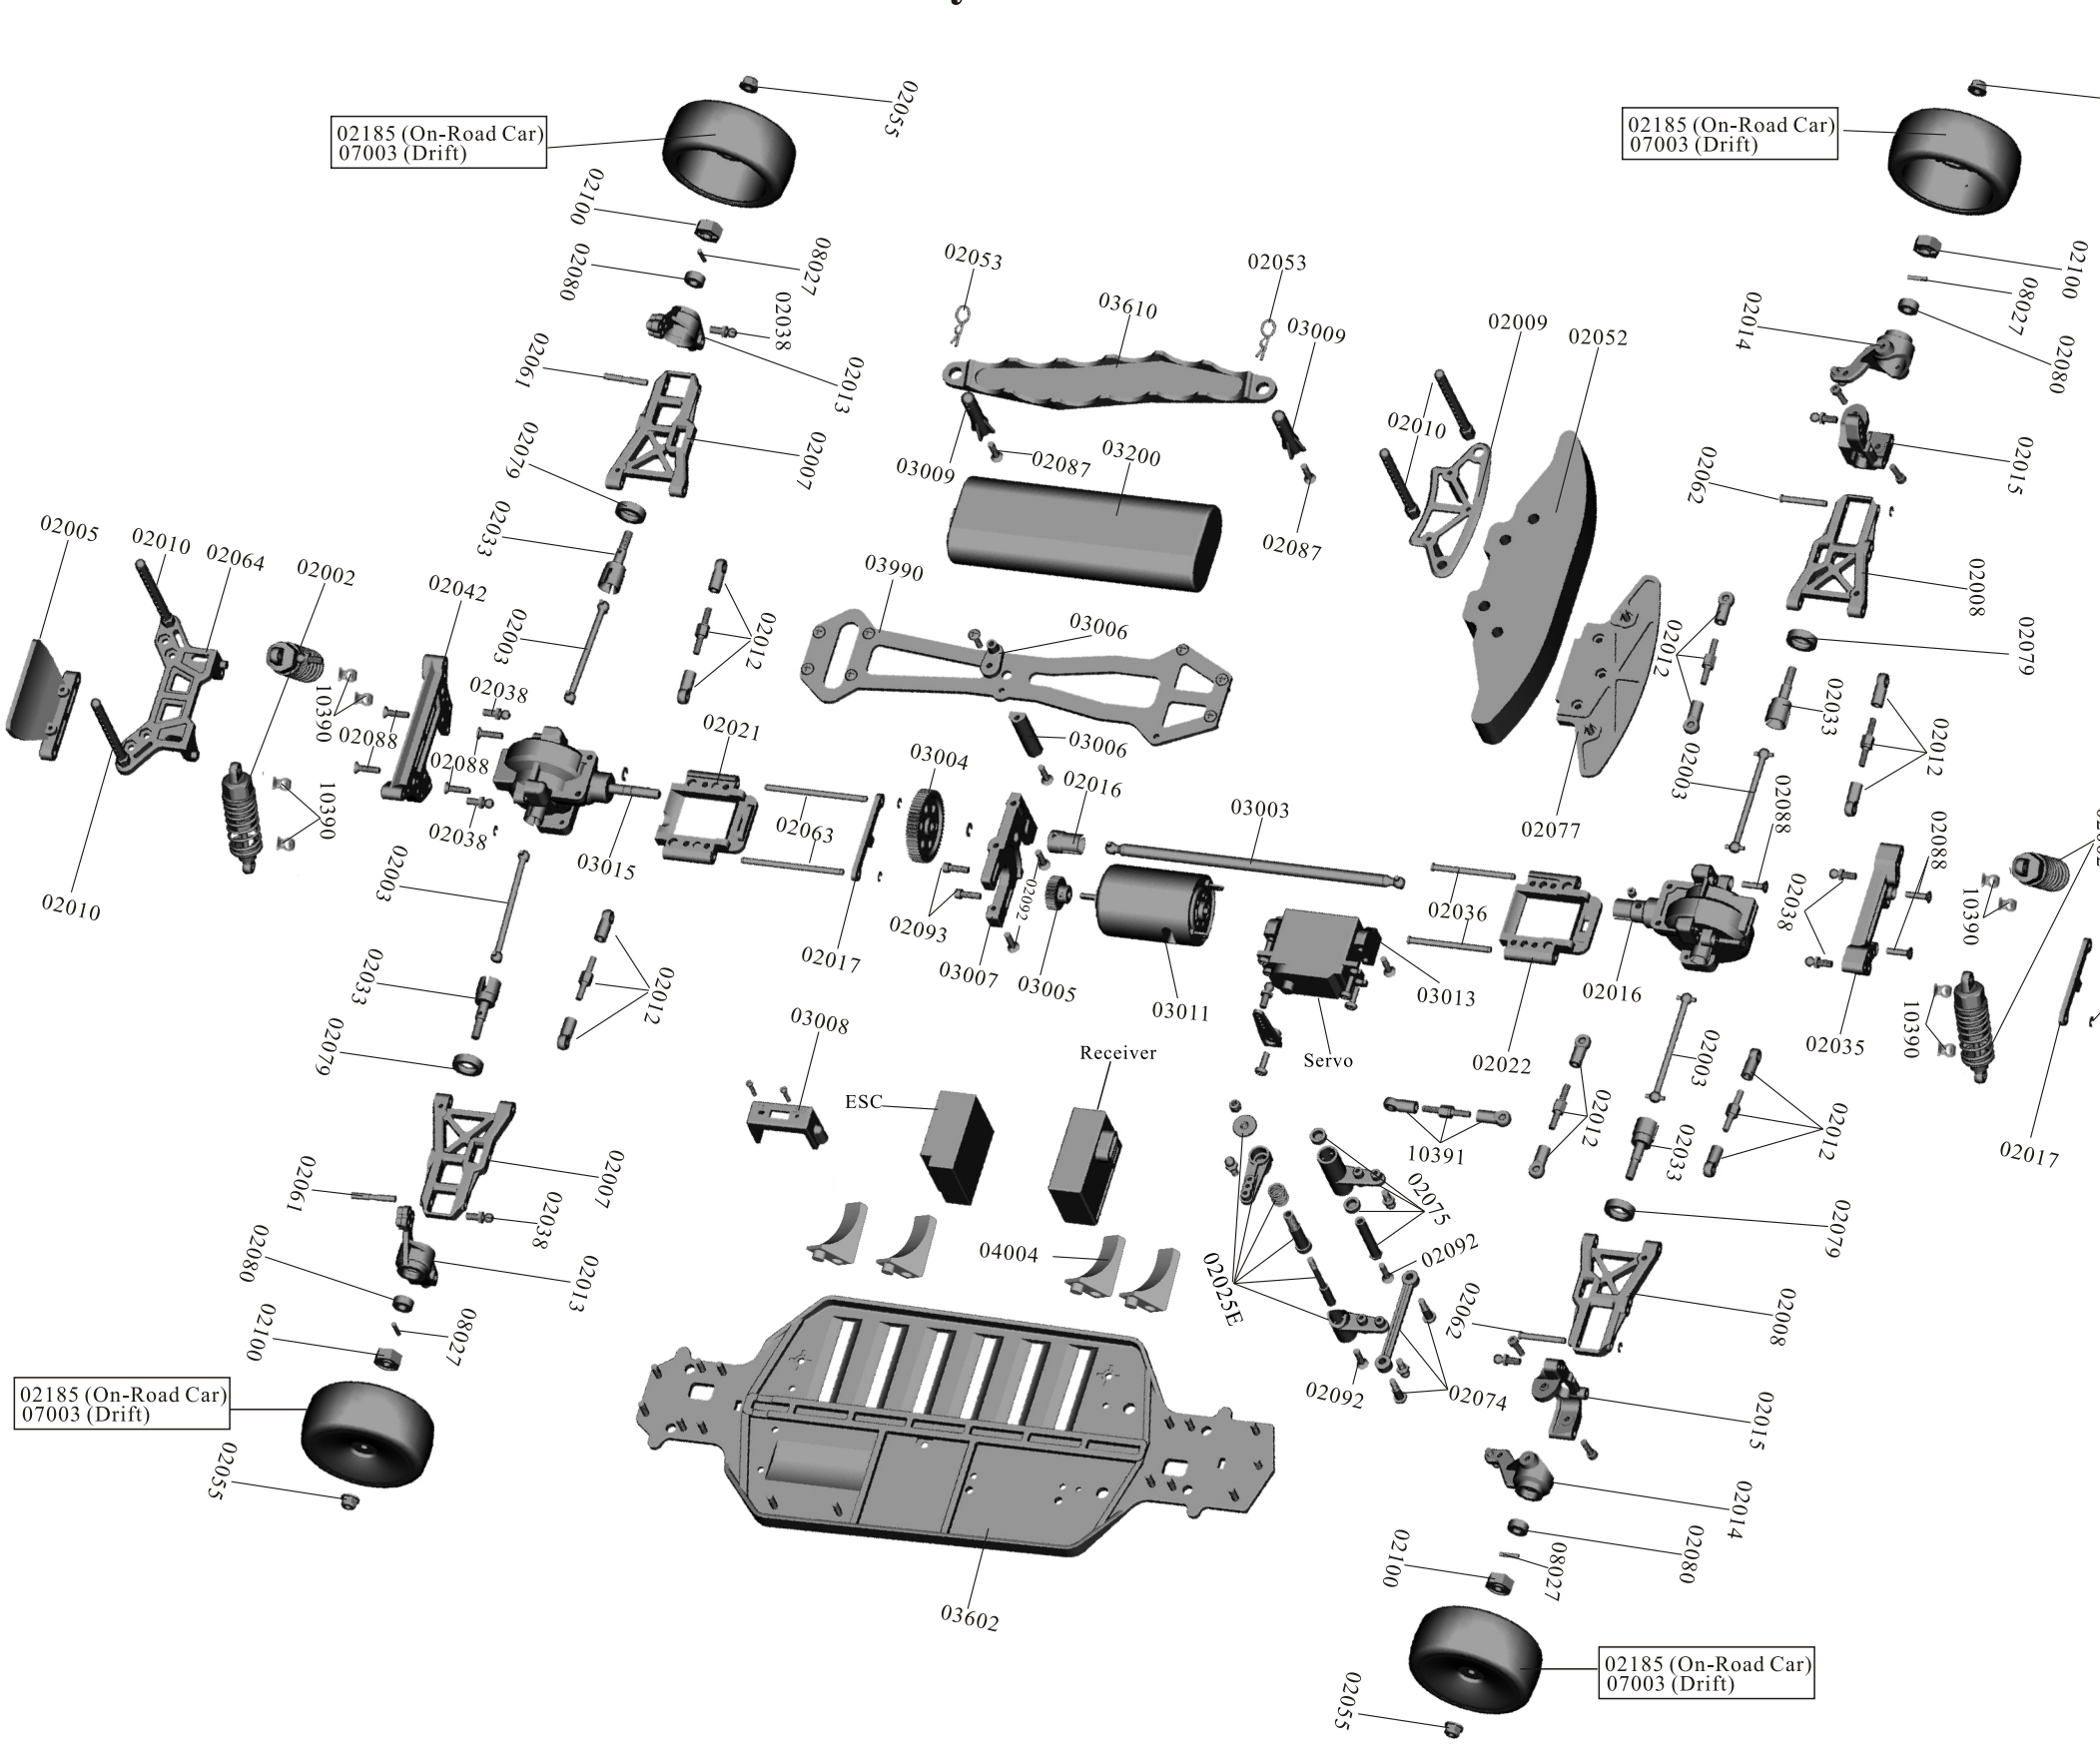

Upgradable Optionals

103009-Aluminum Battery Posts+Flat Head Machine 3*10*2P			
---	--	--	--

Gear Box Assembly View-Common parts

On-Road Car/Drift Car Full Assembly View

Spare Part

03008-Switch Cover	02012-Front/Rear Link	10391-Servo Link	02003-Dogbones Hole Track:55mm Total Length:61mm	02010-Body Post Front:Long Rear:Short
03003-Center Dogbone 157mm	08027-Pin 2*10	02036-3*44mm Front Suspension Arm Pin A	02061-Rear Lower Arm Round Pin B 3*23mm	02062-Front Lower Arm Round Pin B 3*24.5mm
02063-Rear Suspension Arm Pin A 3*54mm	02057-Antenna Pipe	03006-Antenna Mount	02017-Suspension Arm Reinforcement Brace	2530-Power Commutator
02053-R-Clip	02501-Washer 8*5.2*0.5	02037-E-Clip (Ø7.4*Ø2.5*Ø2.3)	02101-Steering Bushing	02103-Zip Tie
02100-Wheel Hex.	02079-Oil Bearing Ø15*Ø10*4	02080-Oil Bearing Ø5*Ø10*4	02139-Ball Bearing Ø10*Ø5*4	02138-Ball Bearing Ø15*Ø10*4
02078-O-Ring	02055-Nylon Locknut M4	02102-M3 Nylon Lock Nut	10390-Ball Head A	02099-Grub Screw M4*4
02038-Ball Head Screw	02093-M3*10 Column Head Machine Screw 10P	02095-M3*8 Column Head Machine Screw 4P	01083-Round Head Self-Tapping Screw 3*11 6P	02085-Round Head Self-Tapping Screw 2*8 8P

Spare Part

02086-Round Head Self-Tapping Screw 2*10 10P	02087-Countersunk Cross Head Self-Tapping Screw 3*10 15P	02088-Countersunk Cross Head Self-Tapping Screw 3*14 13P	02089-Countersunk Cross Head Self-Tapping Screw 3*15 9P	02180-Flat Head Self-Tapping Screw 3*16 10P
81220-5-Flat Head Machine Screw 3*14 4P	02092-ISO 3*10 Screw 8P	08024-Discal Screw M3*11 8P	02096-Cap Head Machine Screw 3*10 6P	02176-Cap Head Machine Screws 3*12 4P
02083-Cap Head Self-Tapping Screw 3*12 6P	02082-Cap Head Self-Tapping Screw 3*10 10P	02081-Cap Head Self-Tapping Screw 3*8 6P		