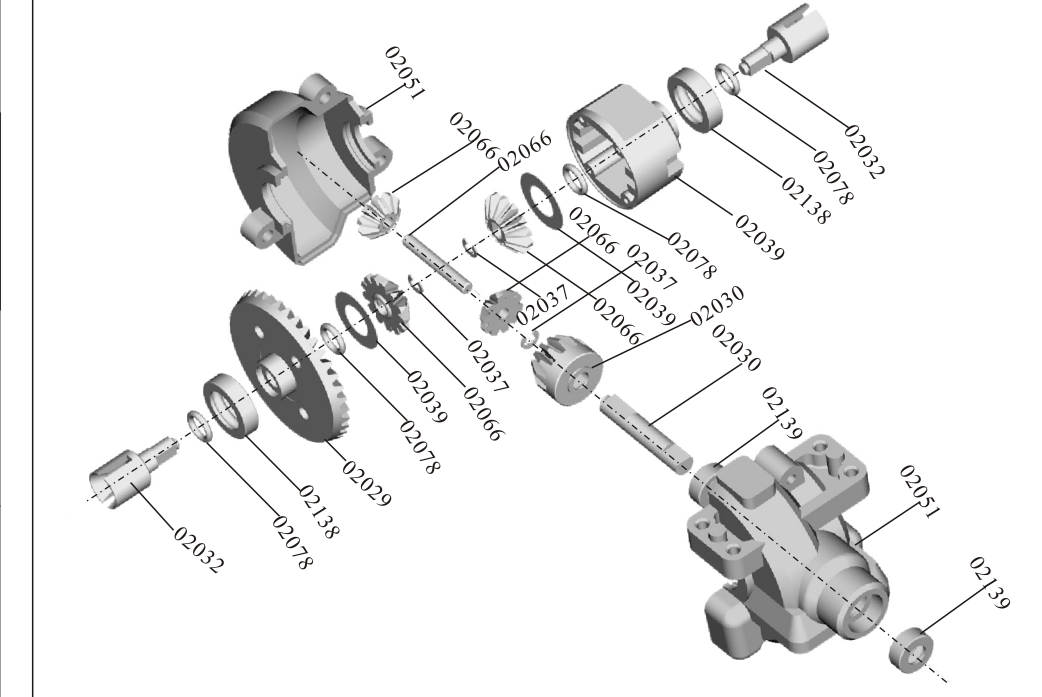

Upgradable Optionals

103009-Aluminum Battery Posts+Flat Head Machine 3*10*2P			

Gear Box Assembly View-Common parts