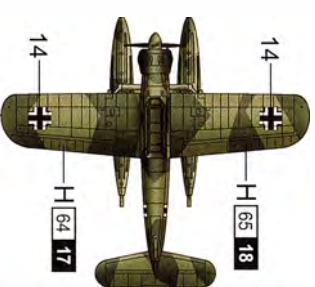

H | ☒ AQUEOUS HOBBY COLOR   ☒ Mr. COLOR   N | ☒ ACRYSION COLOR