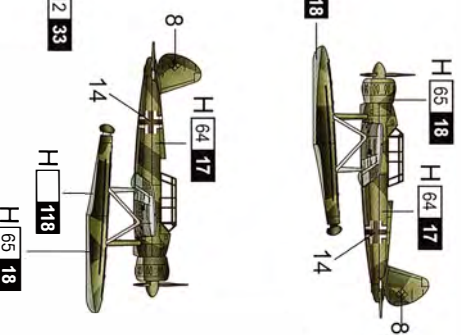

H | ☒ AQUEOUS HOBBY COLOR   ☒ Mr. COLOR   N | ☒ ACRYSION COLOR